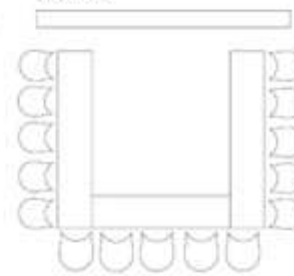

Johannesbergs Castle Conference rooms

	<u>Square feet</u>	<u>U-shape seating</u>	<u>Classroom seating</u>	<u>Theatre seating</u>	<u>Banquet seating</u>
Johannesbergssalen	252	60	160	225	160
Lewenhaupt	140	44	88	140	88
Drabant	112	40	70	100	64
Axvall	100	30	50	60	48
Gyllenstierna	70	28	42	56	40
Fyrisäng	70	28	46	56	40
Rosenstierna	64	22	40	48	32
Grönwall	64	22	36	40	32
Conti	58	14	22	28	24
Grip	46	Board meeting room 14 people			
Runsten	29	Board meeting room 10 people			
Banér	24	10			
Break-out rooms	14-20	8-10			
Karolinersalen	140	Exhibition hall or two large break-out rooms			

Theatre seating

Classroom seating

Boardroom seating

U-shape seating

Banquet squares seating

Banquet rounds seating