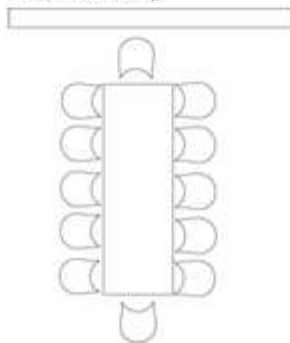

Johannesbergs Castle Conference rooms

	<u>Square feet</u>	<u>U-shape seating</u>	<u>Classroom seating</u>	<u>Theatre seating</u>	<u>Banquet seating</u>
Johannesbergssalen	252	60	160	225	160
Lewenhaupt	140	44	88	140	88
Drabant	112	40	70	100	64
Axvall	100	30	50	60	48
Gyllenstierna	70	28	42	56	40
Fyrisäng	70	28	46	56	40
Rosenstierna	64	22	40	48	32
Grönwall	64	22	36	40	32
Conti	58	14	22	28	24
Grip	46	Board meeting room 14 people			
Runsten	29	Board meeting room 10 people			
Banér	24	10			
Break-out rooms	14-20	8-10			
Karolinersalen	140	Exhibition hall or two large break-out rooms			

Theatre seating

Classroom seating

Boardroom seating

U-shape seating

Banquet squares seating

Banquet rounds seating